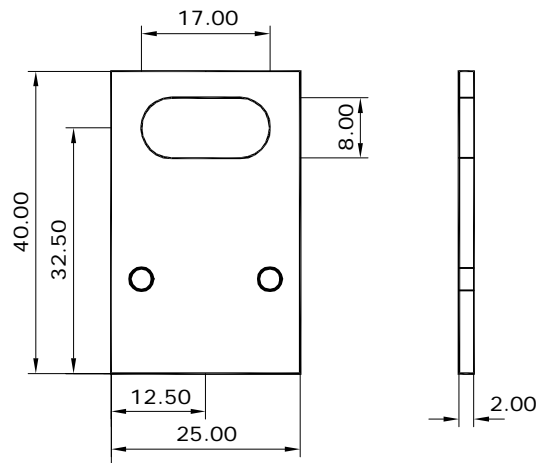

Micro Justage Mirror Mount MM 25

Beamsplitter and Filter Mount

scale: 1:1