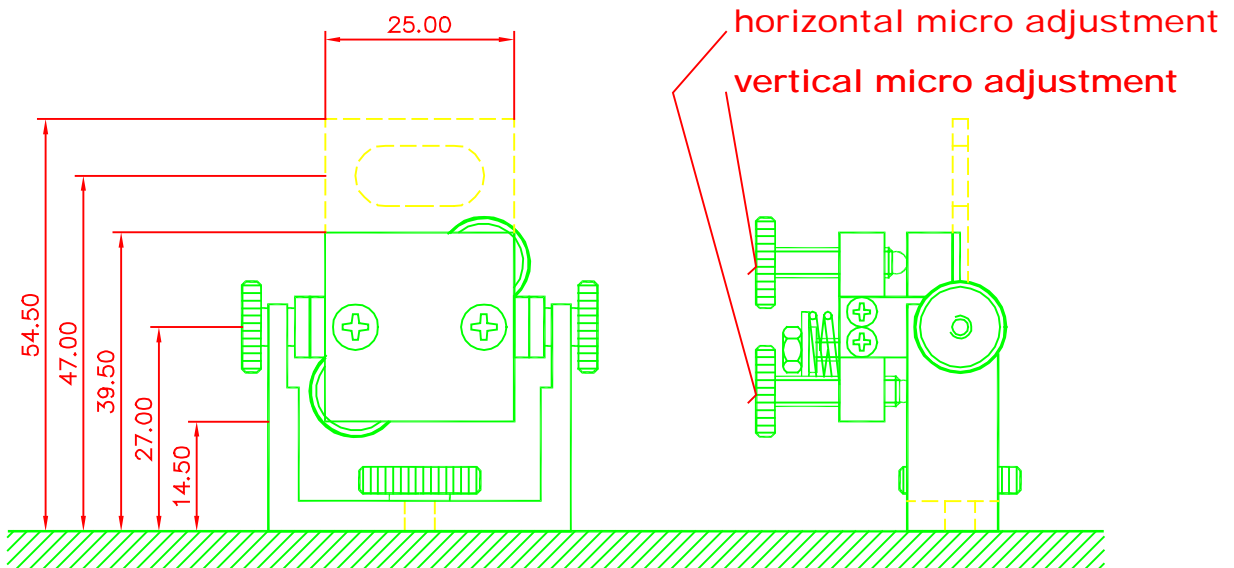

Micro Justage Mirror Mount MM 25

Beamsplitter and Filter Mount

scale: 1:1