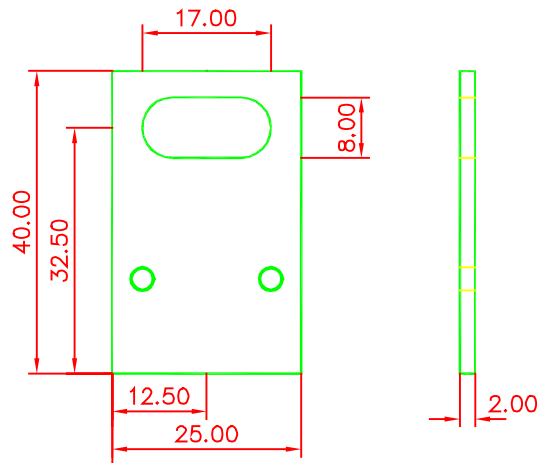

Micro Justage Mirror Mount MM 25

Beamsplitter and Filter Mount

scale: 1:1