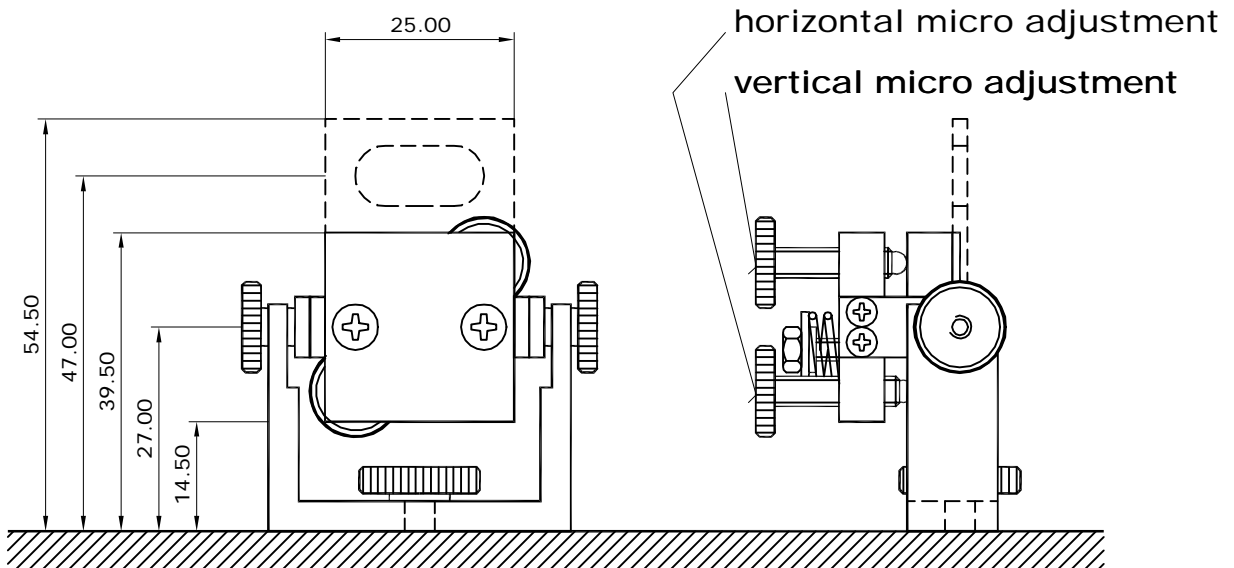

Micro Justage Mirror Mount MM 25

Beamsplitter and Filter Mount

scale: 1:1