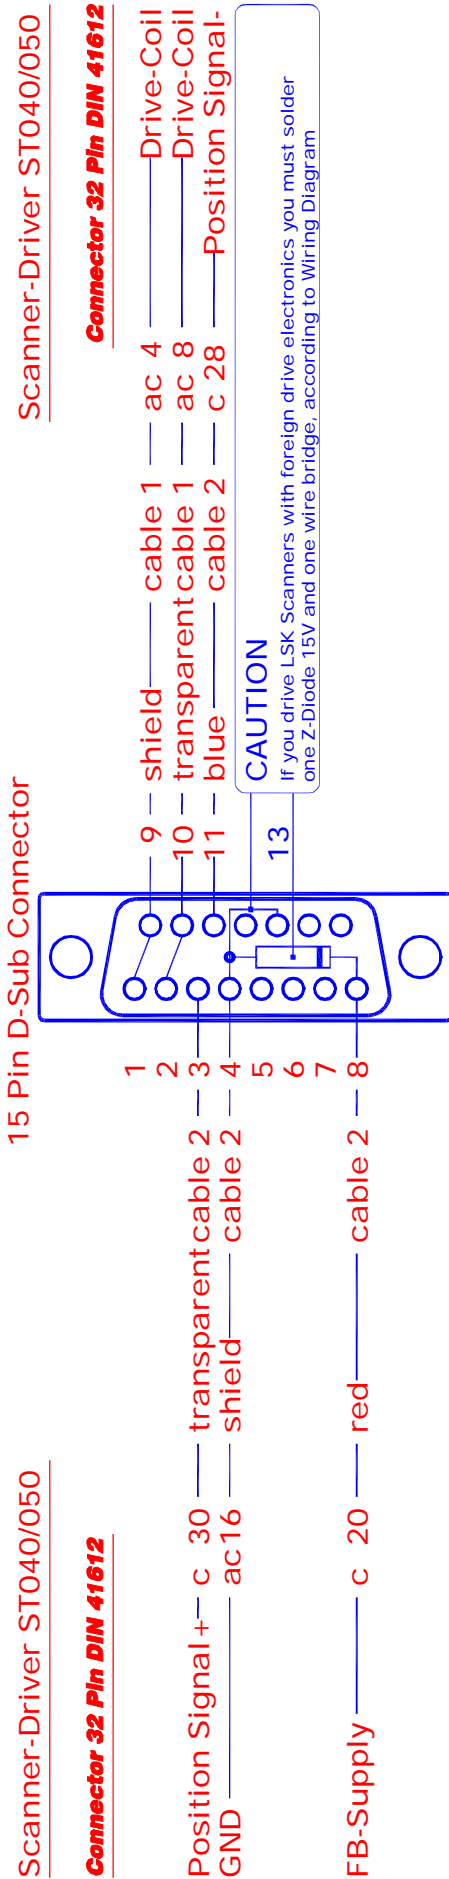

Wiring Diagram

Scanner-Driver / Scanner Plug

unheated Version

heated Version